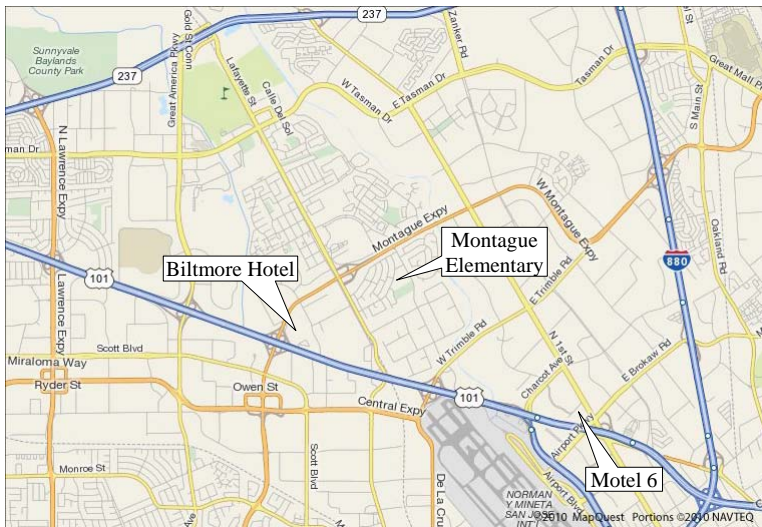

### Driving Directions

#### From 101 North or 101 South:

Exit onto Montague Expressway eastbound; turn right on De La Cruz Boulevard.

#### From 880 North or 880 South:

Exit onto Montague Expressway westbound; turn left on De La Cruz Boulevard.

De La Cruz Boulevard is a traffic light; the other direction is Agnews. The River Mark Center (a large shopping center) is on the corner.

### Montague Elementary School

Multi-Purpose Room  
750 Laurie Avenue  
Santa Clara CA 95054

From De La Cruz, turn right on Argus Way (the second right, don't pass the park) and turn left at the end on Laurie Avenue. The school is on your left. Enter either parking lot; both are convenient to the Multi-Purpose Room.